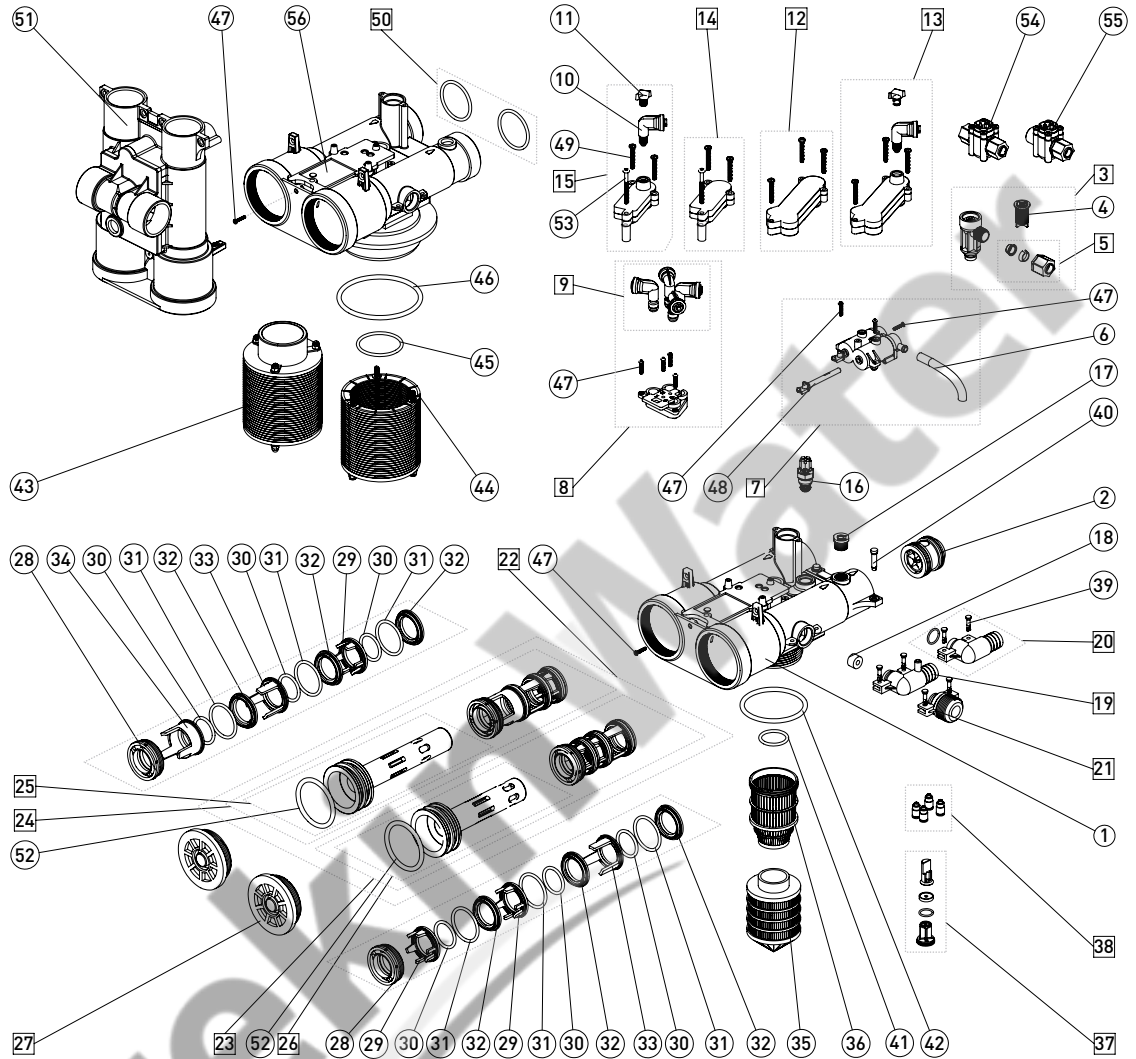

## SPARE PARTS

### V132 V230 V240 spare parts

Item	Reference	Description
1	2256-K01/05	Valve body service kit V132
	2256-K02/05	Valve body service kit V132 volumetric
	2258-K01/05	Valve body kit V230 fe
	2258-K02/05	Valve body kit V230 fe volumetric
2	2222/05	Internal turbine assembly
3	2231-B/05	Injector assy - blue
	2231-F/05	Injector for filter valves
	2231-G/05	Injector assy - grey
	2231-M/05	Injector assy - brown
	2231-N/05	Injector assy - black
	2231-R/05	Injector assy - red
4	18-K/05	Injector screen
5	66/05	Nut + tube sleeve - kit 1 pc
	66-K/05	Nut + tube sleeve - kit 100 pcs
6	K1-31	Twin pilot drain tubing kit - 10 pcs
7	2250/05	Twin pilot assembly for valves V132/V230/V240
	2250-N/05	Twin pilot assembly for valves V132/V230/V240 - black version

### V132 V230 V240 spare parts

Item	Reference	Description
8	2252-1/05	External pilots connections assy for valves V132/V230/V240
	2252-1N/05	External pilots connections assy for valves V132/V230/V240 - black version
10	105-AS1/05	Quick connection elbow 1/8" threaded - kit 4 pcs
11	K-23/05	1/8" cap with O-ring - kit 10 pcs
	K-23-N/05	1/8" cap with O-ring - kit 10 pcs - black version
12	22-AK/05	Twin pilot manifod assy
	22-ANK/05	Twin pilot manifod assy - black version
13	22-BK/05	Twin pilot manifod assy with 1/8" connection
	22-BNK/05	Twin pilot manifod assy with 1/8" connection - black version
14	22-CK/05	Short manifold
	22-CNK/05	Short manifold - black version
15	22-DK/05	Short collector with insert and screw - kit
	22-DNK/05	Short collector with insert and screw - kit - black version
16	24509-01	Mixing assy
17	K-2224-A/05	Turbine sensor holder nut - kit 10 pcs
18	K-70-1	Flow control ø3-mm. & 320 l/h (#70-1) - kit 10 pcs
	K-70-2	Flow control ø3.5-mm. & 480 l/h (#70-2) - kit 10 pcs