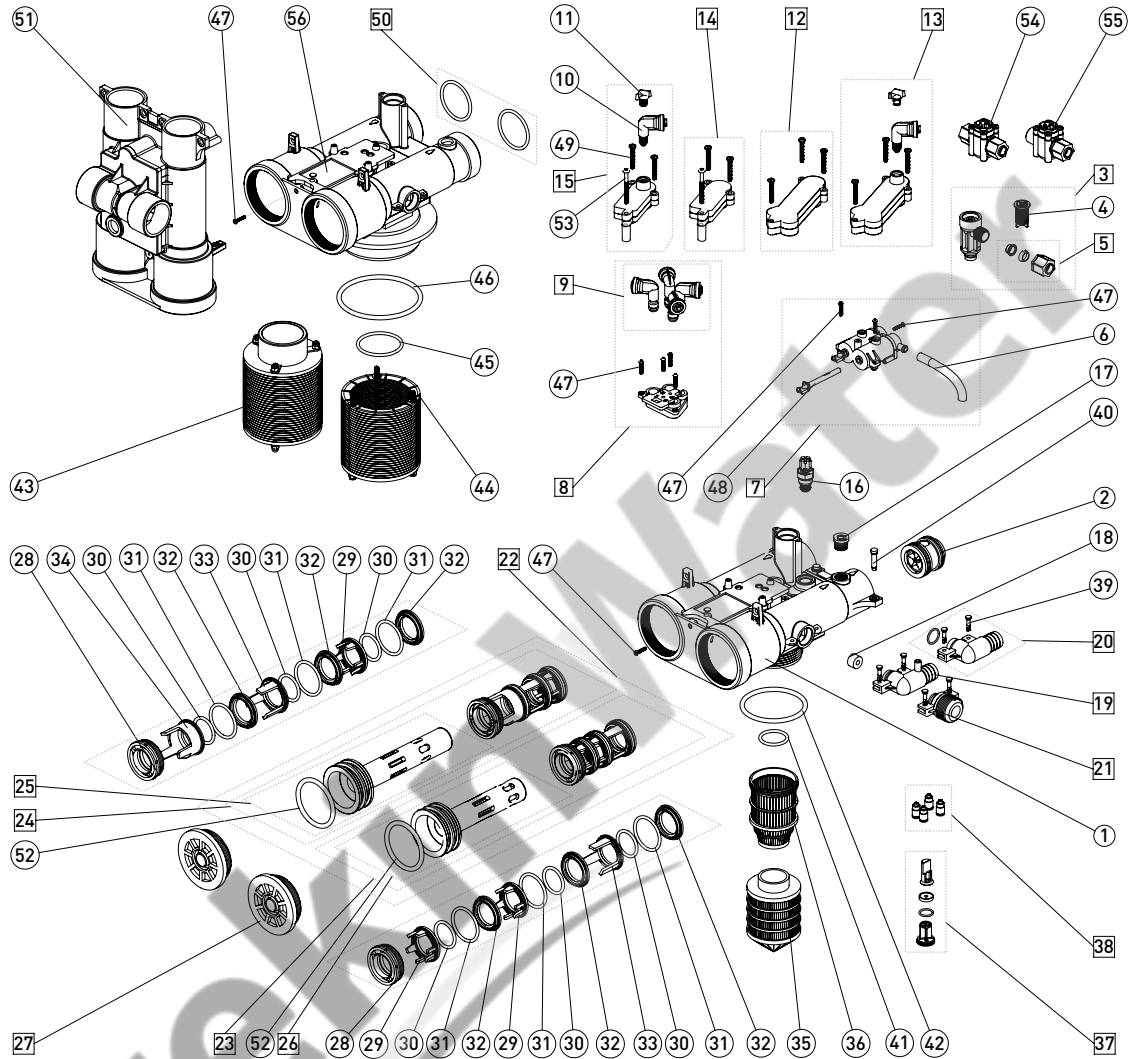

## SPARE PARTS

### V132 V230 V240 spare parts

Item	Reference	Description
1	2256-K01/05	Valve body service kit V132
	2256-K02/05	Valve body service kit V132 volumetric
	2258-K01/05	Valve body kit V230 fe
	2258-K02/05	Valve body kit V230 fe volumetric
2	2222/05	Internal turbine assembly
3	2231-B/05	Injector assy - blue
	2231-F/05	Injector for filter valves
	2231-G/05	Injector assy - grey
	2231-M/05	Injector assy - brown
	2231-N/05	Injector assy - black
	2231-R/05	Injector assy - red
4	18-K/05	Injector screen
5	66/05	Nut + tube sleeve - kit 1 pc
	66-K/05	Nut + tube sleeve - kit 100 pcs
6	K1-31	Twin pilot drain tubing kit - 10 pcs
7	2250/05	Twin pilot assembly for valves V132/V230/V240
	2250-N/05	Twin pilot assembly for valves V132/V230/V240 - black version

### V132 V230 V240 spare parts

Item	Reference	Description
8	2252-1/05	External pilots connections assy for valves V132/V230/V240
	2252-1N/05	External pilots connections assy for valves V132/V230/V240 - black version
10	105-AS1/05	Quick connection elbow 1/8" threaded - kit 4 pcs
11	K-23/05	1/8" cap with O-ring - kit 10 pcs
	K-23-N/05	1/8" cap with O-ring - kit 10 pcs - black version
12	22-AK/05	Twin pilot manifod assy
	22-ANK/05	Twin pilot manifod assy - black version
13	22-BK/05	Twin pilot manifod assy with 1/8" connection
	22-BNK/05	Twin pilot manifod assy with 1/8" connection - black version
14	22-CK/05	Short manifold
	22-CNK/05	Short manifold - black version
15	22-DK/05	Short collector with insert and screw - kit
	22-DNK/05	Short collector with insert and screw - kit - black version
16	24509-01	Mixing assy
17	K-2224-A/05	Turbine sensor holder nut - kit 10 pcs
18	K-70-1	Flow control ø3-mm. & 320 l/h (#70-1) - kit 10 pcs
	K-70-2	Flow control ø3.5-mm. & 480 l/h (#70-2) - kit 10 pcs