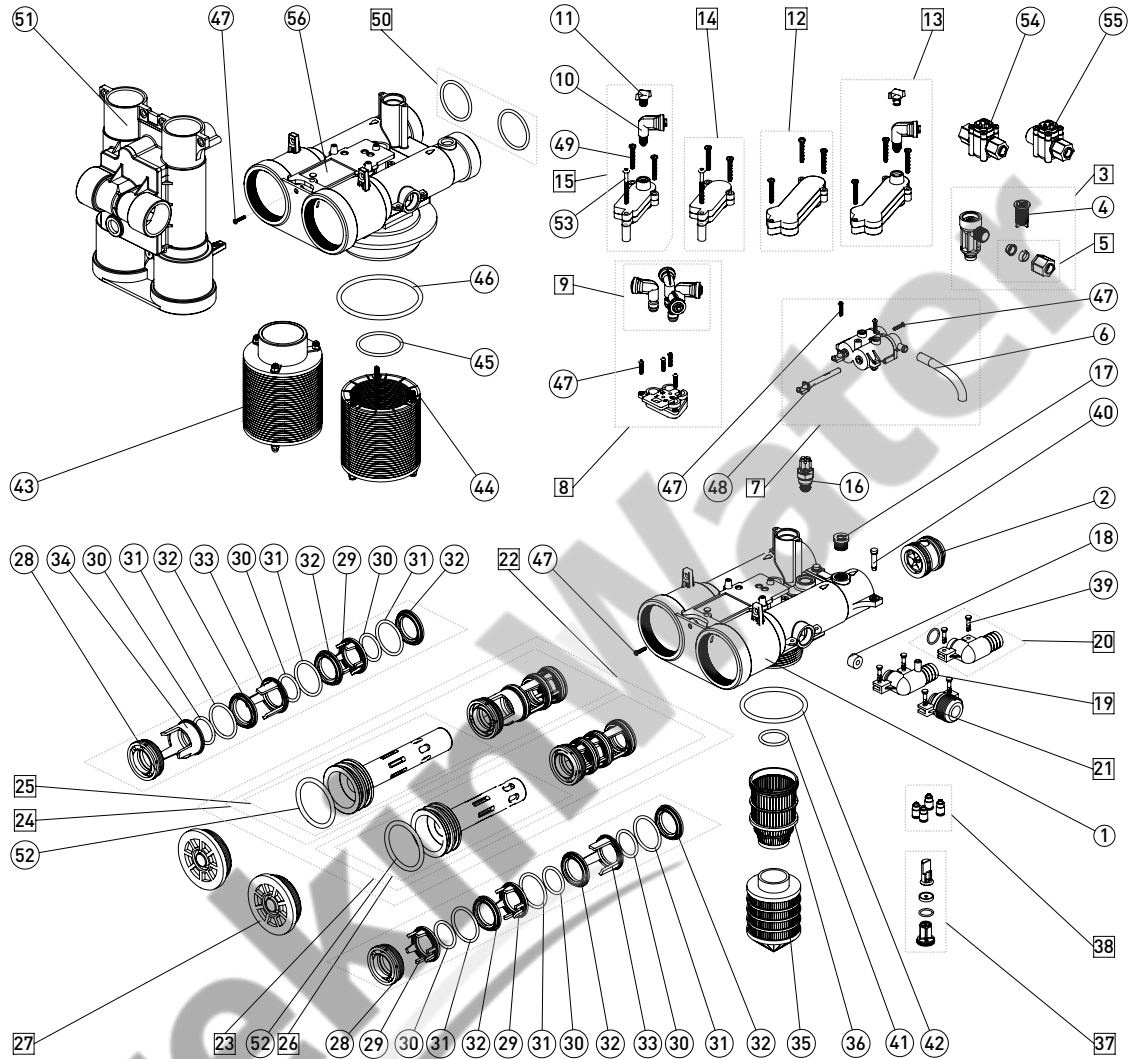

V132 V230 V240

SPARE PARTS

V132 V230 V240 spare parts

Item	Reference	Description
30	K1-44	Internal O-rings - kit 10pcs
31	K1-45	External O-rings - kit 10 pcs
32	K1-13	Seals holder ring - kit 10 pcs
33	K1-15	Medium lenght spacer - kit 10 pcs
34	K1-16	Longer spacer - kit 10 pcs
35	1002-D32	Bottom strainer (ø 32.mm) for valve V132
36	1001-321	Upper strainer for valve V132
37	K-10026	Backwash flow control kit fo valves V132 & V240
	K-10027	Backwash flow control washers kit
38	K-10028	Driver replica connection
39	K-9-S/05	Drain connection lock pin - kit 10 pcs
40	K-9/05	Inlet/outlet connection lock pin - kit 10 pcs
41	K-46-1/05	Rise pipe O-ring for valve V132 - kit 10 pcs
42	K1-6300-62	Tank adapter O-ring for V132 - kit 10 pcs
43	1006-A/05	Bottom strainer (ø 0.3 mm) for valve V230 (standard)
	1006-F/05	Bottom strainer (ø 0,8 mm) for valve V230 (for filtration)
	1006-D/05	Bottom strainer for valve V230 (for demineralization)