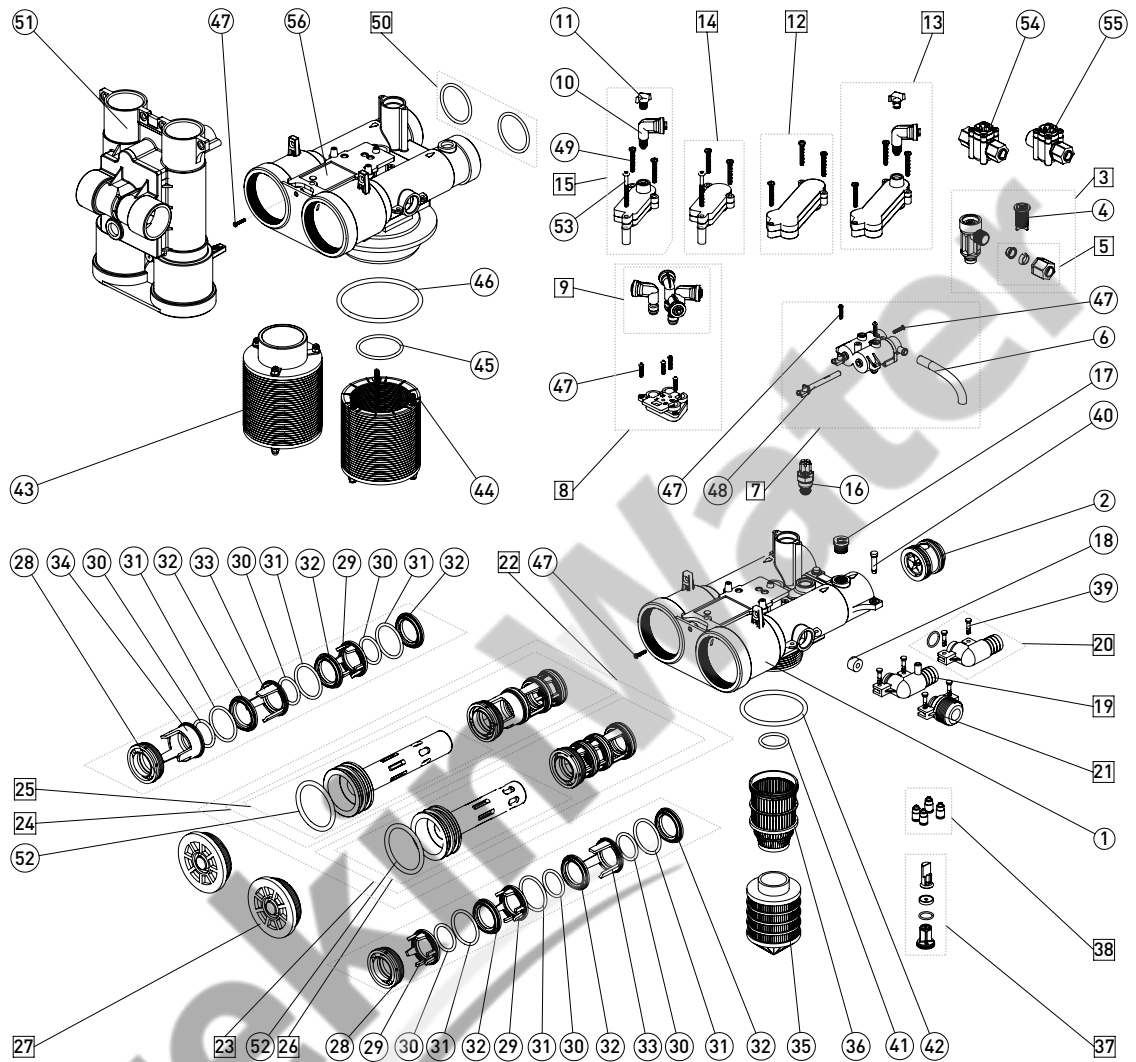

V132 V230 V240 SPARE PARTS

V132 V230 V240 spare parts

Item	Reference	Description
44	1005-A/05	Upper strainer (ø 0.3mm) for valve V230 (standard)
	1005-F/05	Upper strainer (ø 0.8mm) for valve V230 (for filtration)
	1005-D/05	Upper strainer for valve V230 (for demineralization)
45	5174-K/05	Rise pipe O-ring for valves V230 & 250 - kit 10 pcs
46	5173-PK/05	Tank adapter O-ring for valves V230 & 250 - kit 10 pcs
47	K1-104	Timer fixing screws - kit 10 pcs
48	32-GR/05	Small piston for twin pilot assy - corrected for valve V132
50	137-B1/05	Inlet/outlet O-ring for valve V230 - kit 2 pcs
51	2257-K01/05	Valve body service kit V240 time clock with quick connections
	2257-K03/05	Valve body service kit V240 time clock with threaded connections
	2257-K04/05	Valve body service kit V240 volumetric with threaded connections
52	K-41/05	Piston O-rings - kit 10 pcs
53	K-102-L1/05	Short manifold screws - kit 10 pcs
54	590-A/05	Chlorine cell remote mount
55	590-B/05	Chlorine cell direct mount